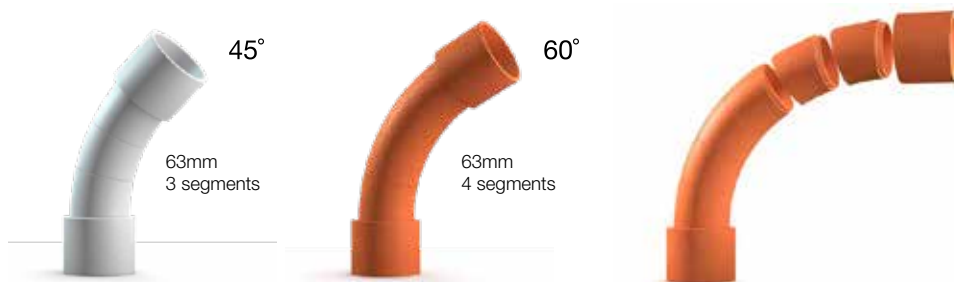

Threaded Adaptor Male with Lock Nut

Code	Description
MTR1	20mm
MTR2	25mm
MTR3	32mm
MTR4	40mm
MTR5	50mm

* Please note Rubber Seal products not available in Black, White or Orange

Evcco Smart Bend™ offers a unique approach to conduit bends through individual segments that “Snap-Lock” together. This concept allows bends to be assembled on site to provide various angles from 7.5 degrees to 90 degrees and beyond if necessary.

Smart-bend can be adjusted axially to provide compounded angles which are particularly important when connecting misaligned wall and floor penetrations.

Sizes range from;

40mm, 50mm, 63mm, 80mm, 100mm, 125mm & 150mm