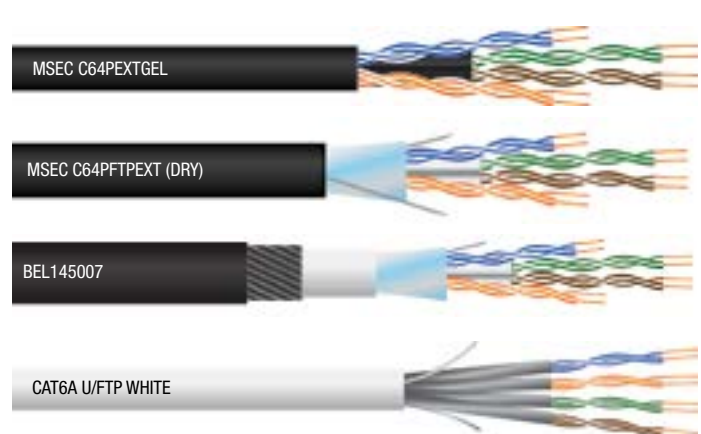

## CAT3 Voice / Network Cable

Cat3 Internal LSZH Jacket

Cat3 External Dry, PE Jacket

Category	AWG	Speed	Install Area	Pairs	Insulation	Outer Jacket	Nominal O.D. (mm)	Length	Maser Code
<b>CAT3 UTP</b>	Solid 24AWG / 0.5mm	16Mhz	<b>Internal</b>	25 Pair	PE	LSZH	10.8mm	Cut to Length	BZ3-025
				50 Pair	PE	LSZH	16.5mm	Cut to Length	BZ3-050
				100 Pair	PE	LSZH	22.5mm	Cut to Length	BZ3-100
			<b>External (Dry)</b>	25 Pair	PE	PE	14.0mm	Cut to Length	BZ3-025DE
				50 Pair	PE	PE	21.5mm	Cut to Length	BZ3-050DE
				100 Pair	PE	PE	28.0mm	Cut to Length	BZ3-100DE

## CAT6 & CAT6A Network Cable

23 AWG, Solid Copper (100% Copper).

Cat6 certified for ISO/IEC11801, TIA/EIA568B, YD/T1019-2001.

Cat6a certified for ISO/IEC11801, TIA/-568-C.2, HD Base-T Video Streaming

Category	Speed	Install Area	Outer Jacket	Shielding	Armour	Length	Maser Code	
CAT6 UTP	250Mhz	<b>Internal</b>	Green PVC	-	-	305m Box	MSEC C64P GREEN	
			Yellow PVC	-	-	305m Box	MSEC C64P YELLOW	
			Violet PVC	-	-	305m Box	MSEC C64P VIOLET	
			White LSZH	-	-	305m Drum	MSEC C64P LSZH WHITE	
CAT6 UTP	250Mhz	<b>Direct Bury (Gel)</b>	Black PE	-	-	250m Drum	MSEC C64PEXTGEL/250	
			500m Drum	MSEC C64PEXTGEL/500				
		<b>Fire Rated (90Min.)</b>	Black LSZH	-	-	Per Metre	C-CAT6UTP4P23FR	
CAT6 FTP	250Mhz	<b>Internal</b>	White PVC	Overall Foil Shield	-	305m Drum	MSEC C64PFTP WHITE	
			<b>External (Dry)</b>	Black PE	Overall Foil Shield	-	250m Drum	MSEC C64PFTPEXT 250M
				500m Drum	MSEC C64PFTPEXT 500M			
CAT6A U/FTP	500Mhz	<b>SWA External (Dry)</b>	White LSZH + Black PVC	Overall Foil Shield	SWA	Per Metre	BEL145007	
			<b>Internal</b>	White PVC	Individual Foil Shield	-	305m Drum	MSEC C64PUFTP WHITE