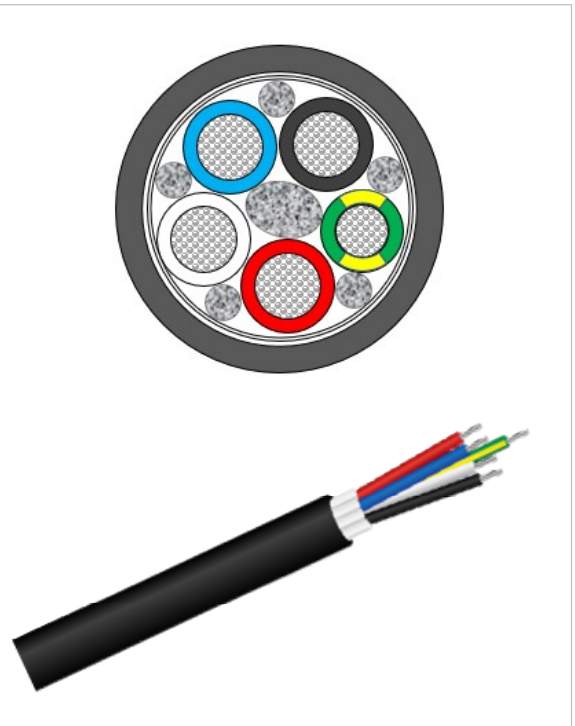

CIRCULAR TPS POWER CABLES – MASCP*G SERIES

UNARMoured MULTICORE + EARTH

MASCP5G/2.5 - 4 Core 2.5mm² + E2.5mm² TCW/PVC/PVC

APPLICATION: For mains and sub-mains power circuits (For fixed applications) - Industrial and Commercial

Standards	AS/NZS1125 , AS/NZS3008 , AS/NZS3808 AS/NZS5000.2 , IEC 60332-1-2 IEC 60079.14 , RoHS Compliant
Rated Voltage	450/750V
Conductor	Stranded Tinned Copper - Class 2
Stranding	4x2.5+E2.5 (7/0.67+7/0.67)
Insulation	0.7mm PVC V90
Core Colours	Red/White/Blue/Black/Green-Yellow
Seperator	PET Tape or Non-Woven Tape
Sheath	SPVC ,5V-90 ,Flame Retardant UV Resistant PVC ,Black
Operating Temp.	-20°C to +90°C
Max. DC Resistance @ 20°C (Ω/KM)	7.56
3 Phase Current (A) Unenclosed @ 30°C Fixed Touching	25 Amps
3 Phase Voltage Drop (@ 50Hz & 75°C) mV/A.m	15.6

Product	Cores	Conductor	Insulation Thickness	Outer Sheath Thickness	Approx Cable O.D	Approx. Cable Weight
Maser Product Code	Number of Cores	mm ²	mm	mm	mm	Kg/km
MASCP5G/2.5	4C+E	4x2.5+E2.5	0.7	1.3	12.1	227

Jacket Marking

MASER MASCP5G/2.5 4Cx2.5mm²+E2.5mm² TCW/PVC/PVC V-90 450/750V AS/NZS5000.2 ELECTRIC CABLE (DATE) (METRE)

Recommended Gland = MM-A1A2-20L

Bending Radius = 12x Cable O.D during Installation. 8 x Cable O.D Installed.